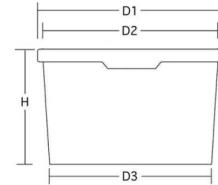

Technical specification bucket

JETO 180 P

Jokey Euro Tainer oval Profi

dimensions

- D1: 391,0 x 301,0 mm
- D2: 376,0 x 286,0 mm
- D3: 350,0 x 260,0 mm
- H:* 270,0 mm

*Height without lid

| | | | | | | | | |
|------------------------|-------------------|--------------------|---------------------|----------------|--------|-------------------|----------------|----------|
| basic data | volume to rim: | 20,60 l | handle types | metal handle | 46,0 g | tolerances | dimensions: | +/- 1 mm |
| | weight: | 480,0 g | | plastic handle | - | | volume/weight: | +/- 5 % |
| | weight group: | Medium | | belt handle | - | | | |
| | | | no handle | - | | | | |
| | | | body grip | - | | | | |
| | | | roller grips | 3,0 g | | | | |
| decoration | Digital | | IML | | | offset | | |
| height: | 200,0 mm | | 0,0 mm | | | 200,0 mm | | |
| width: | 1010,0 mm | | 0,0 mm | | | 945,0 mm | | |
| median breadth: | | | | | | 1010,0 mm | | |
| Lid | DETO 180 P | DETO 180 PR | | | | | | |
| | standard | shaker lid | | | | | | |
| stacking height two fi | 521,0 mm | 524,0 mm | | | | | | |
| each further: | 250,0 mm | 253,0 mm | | | | | | |

Technical specification lid

DETO 180 P

dimensions

D1: 389,0 x 299,0 mm
H: 22,2 mm

basic data

displaced volume:: 1,50 l
weight: 130,0 g
weight group: Medium

tolerances

dimensions: +/- 1 mm
volume/weight: +/- 5 %

Please find further Information at www.jokey.com or via email info@jokey.com

Date: 09.03.2015 rev. 2.0

Technical specification lid

DETO 180 PR

dimensions

D1: 389,0 x 299,0 mm
H: 16,0 mm

basic data

displaced volume:: 1,30 l
weight: 135,0 g
weight group: Medium

tolerances

dimensions: +/- 1 mm
volume/weight: +/- 5 %

decoration

height:
width:

IML

266,0 mm
189,0 mm

offset

225,0 mm
300,0 mm